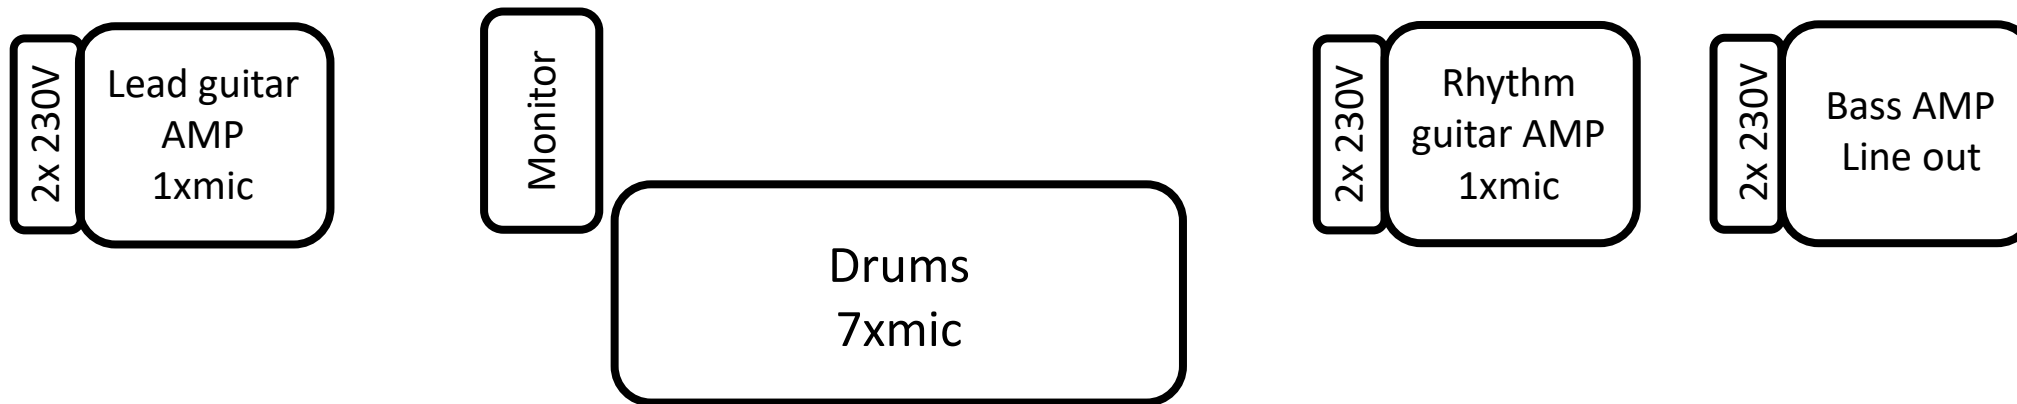

INSTORM

STAGE PLAN

Tomáš: Main vocal
+ Rhythm guitar

Michal: Vocal
+ Lead guitar

Vojta: Drums

Eda: Bass